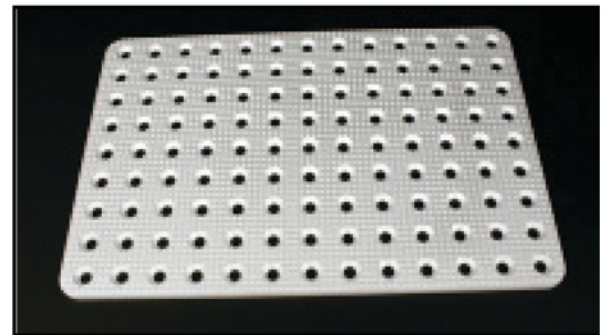

Mondial Interior Price List
Effective January, 2013

Part number	Description	Price
RR.MON.01	brake and clutch pedals aluminum, non-skid	120.00
RR.MON.03	accelerator pedal aluminum, smooth	54.00
RR.MON.05	driver's foot rest flanged aluminum, non-skid, Coupe	120.00
RR.MON.06	driver's foot rest flanged aluminum, non-skid, Cabriolet	120.00
RR.MON.09	driver's heel guard aluminum, non-skid	161.00
RR.MON.10	passenger foot rest aluminum, non-skid	161.00
RR.MON.40	shift gate, 5-speed, quick shifting	127.00