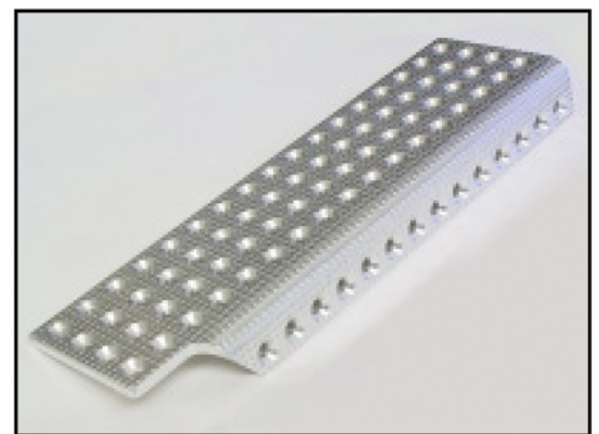

Coupe

949-722-9307 voice, 949-722-9013 fax

www.carobu.com

tate@carobu.com